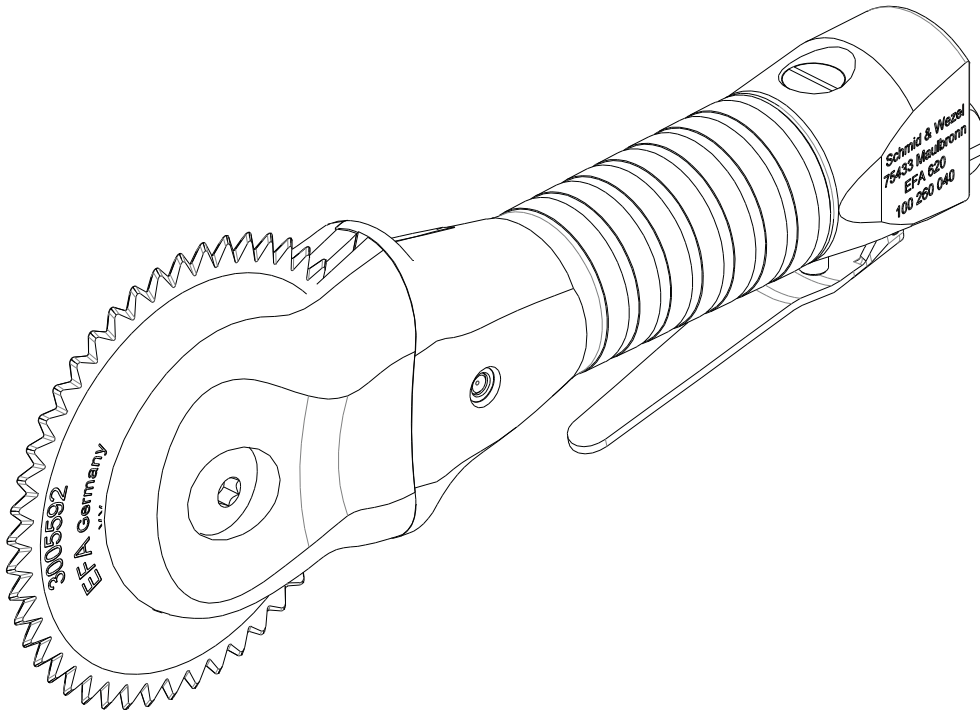

## Spare parts list

**Pneumatically operated dehydrator EFA 620  
100260040**

**Spare parts list Pneumatically operated dehider EFA 620 (100260040)**

		<b>Pneumatically operated dehider EFA 620 (100260040)</b>	
Item no.	Part number	Part description	Quantity
1	003009907	Housing	1
2	007009910	Eccentric spindle, complete	1
3	001343207	Deep-groove ball bearing	1
4	002000315	Needle bearing	1
5	003009911	Spacer sleeve	1
6	007009916	Piston rod arm, complete	1
7	007009915	Piston rod arm, complete	1
8	003009912	Washer	1
9	003009913	Sleeve	1
10	001340007	Deep-groove ball bearing	1
11	007009918	Motor, complete	1
11.1	003003537	Stator	1
11.2	003006840	Rotor spindle	1
11.3	003006839	Front plate	1
11.4	003006838	Spacer sleeve	1
11.5	001340225	Deep-groove ball bearing	1
11.6	007006842	Rear plate	1
11.7	001314105	Cup spring	2
11.8	001340092	Deep-groove ball bearing	1
11.9	003005590	Rotor blades	5
11.10	007009909	Bevel gear pair	1
12	003003542	Air guide ring	1
13	003009047	Washer	1
14	001317707	O-ring	1
15	001312644	O-ring	1
16	008009917	Valve housing, complete	1
16.1	007009917	Valve housing, complete	1
16.2	003005129	Screw	1
16.3	003001445	Conical spring	1
16.4	001312617	O-ring	1
16.5	001312602	O-ring	1
16.6	001368628	Sealing plug	1
16.7	003006835	Damping nipple	1
16.8	003006834	Damping	1
16.9	001308105	Clamping pin	1
16.10	003008657	Valve lever	1
16.11	003005131	Valve pin	1
17	002000228	Cylinder head screw	2
18	007005591	Dehider blade, complete	1
19	007000796	Race, complete	1
20	001326512	Countersunk screw	3
21	007009908	Bearing cover, complete	1
22	003005132	Corrugated spring	1
23	003005597	Knife cover	1
24	007000604	Retaining bolt, complete	1
25	001314701	Lock washer	1
26	003006852	Sleeve	1
27	003009909	Driven gear	1